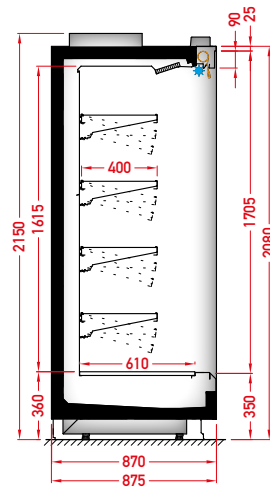

* single module with glass sidewalls

STANDARD FEATURES

- working temperature: from 0°C to 2°C
- natural defrosting
- 2 x NTC temperature probe
- siphoned condensate drains
- exposition: zinc-plated steel, powder coated in white (RAL 9003)
- 4 rows of suspended shelves, on shelves and on air inlet price holders 39 mm
- lighting – top, LEDit
- color of the base – black (RAL 9005)
- grey PVC bumper on the front of the unit

OPTIONS

- sidewalls
- vertical LEDit lighting
- underlighting shelves LEDit lighting
- cotroller with electronic expansion valve

DVO – door | double, straight | hinged

AVAILABLE MODULES DVO 1250 1875 2150 2500 3750

RDGH-L2 XXX

RDGH-L3 XXX

RDGH-L4 XXX

* single module with glass sidewalls

STANDARD FEATURES

- working temperature: from 0°C to 2°C
- natural defrosting
- 2 x NTC temperature probe
- siphoned condensate drains
- exposition: zinc-plated steel, powder coated in white (RAL 9003)
- 4 rows of suspended shelves, on shelves and on air inlet price holders 39 mm
- lighting – top, LEDit
- color of the base – black (RAL 9005)
- grey PVC bumper on the front of the unit
- mechanical night blind