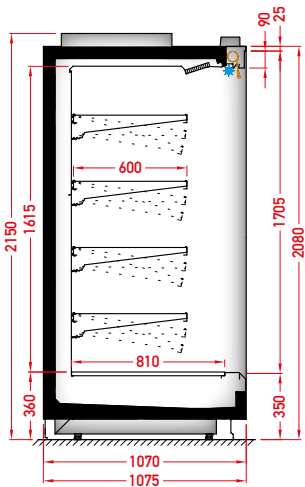

* single module with glass sidewalls

STANDARD FEATURES

- working temperature: from 0°C to 2°C
- natural defrosting
- 2 x NTC temperature probe
- siphoned condensate drains
- exposition: zinc-plated steel, powder coated in white (RAL 9003)
- 4 rows of suspended shelves, on shelves and on air inlet price holders 39 mm
- lighting – top, LEDit
- color of the base – black (RAL 9005)
- grey PVC bumper on the front of the unit

OPTIONS

- sidewalls
- vertical LEDit lighting
- underlighting shelves LEDit lighting
- cotroller with electronic expansion valve

DVO – door | double, straight | hinged

AVAILABLE MODULES DVO 1250 1875 2150 2500 3750

RDGH-L2 XXX

RDGH-L3 XXX

RDGH-L4 XXX

* single module with glass sidewalls

STANDARD FEATURES

- working temperature: from 0°C to 2°C
- natural defrosting
- 2 x NTC temperature probe
- siphoned condensate drains
- exposition: zinc-plated steel, powder coated in white (RAL 9003)
- 4 rows of suspended shelves, on shelves and on air inlet price holders 39 mm
- lighting – top, LEDit
- color of the base – black (RAL 9005)
- grey PVC bumper on the front of the unit
- mechanical night blind