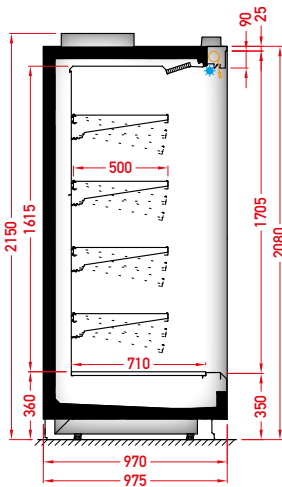

* single module with glass sidewalls

STANDARD FEATURES

- working temperature: from 0°C to 2°C
- natural defrosting
- 2 x NTC temperature probe
- siphoned condensate drains
- exposition: zinc-plated steel, powder coated in white (RAL 9003)
- 4 rows of suspended shelves, on shelves and on air inlet price holders 39 mm
- lighting – top, LEDit
- color of the base – black (RAL 9005)
- grey PVC bumper on the front of the unit

OPTIONS

- sidewalls
- vertical LEDit lighting
- underlighting shelves LEDit lighting
- cotroller with electronic expansion valve

DVO – door | double, straight | hinged

AVAILABLE MODULES DVO 1250 1875 2150 2500 3750

RDGH-L2 XXX

RDGH-L3 XXX

RDGH-L4 XXX

* single module with glass sidewalls

STANDARD FEATURES

- working temperature: from 0°C to 2°C
- natural defrosting
- 2 x NTC temperature probe
- siphoned condensate drains
- exposition: zinc-plated steel, powder coated in white (RAL 9003)
- 4 rows of suspended shelves, on shelves and on air inlet price holders 39 mm
- lighting – top, LEDit
- color of the base – black (RAL 9005)
- grey PVC bumper on the front of the unit
- mechanical night blind